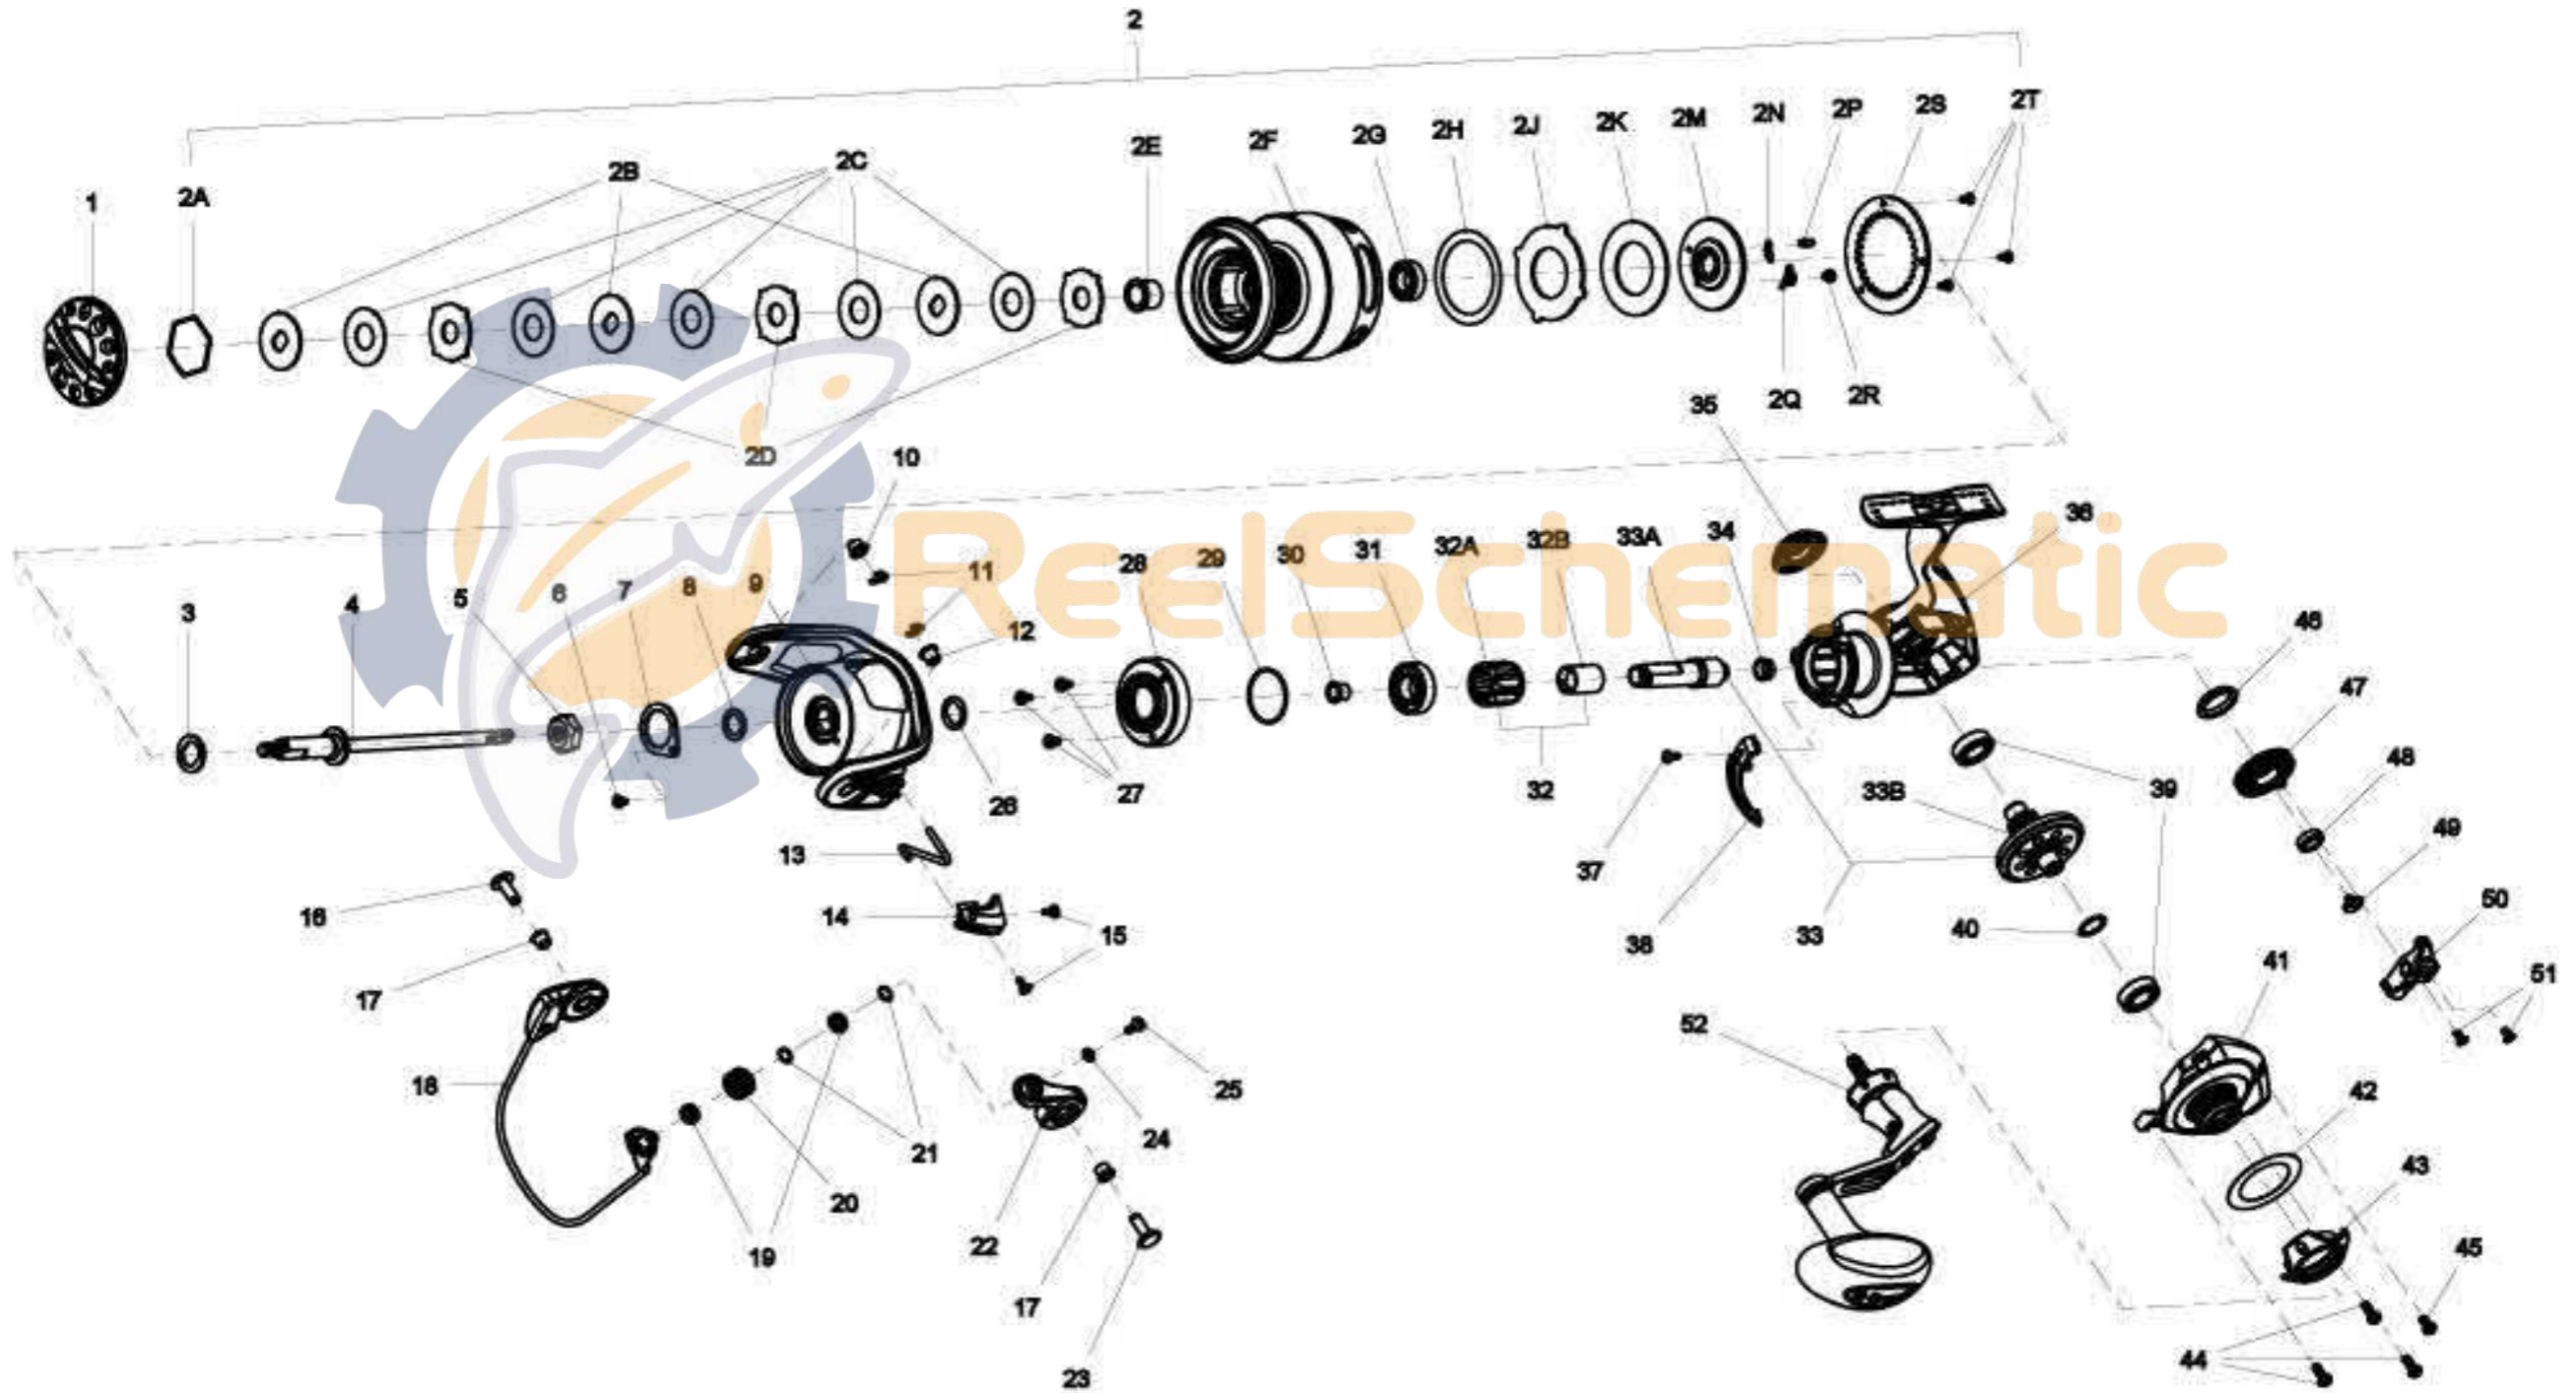

QUANTUM[®]

CSP80PTSE

CSP80PTSE

Quantum CSP80PTSE Spinning Reel Part List

Key #	Description	Part No.	Qty.	Key #	Description	Part No.	Qty.
1	Drag Knob Assembly	RAB332-01	1	21	Line Roller Washer	RAB102-01	2
2	Spool Kit Include	SAB421-01	1	22	Arm Lever Assembly	RAB307-01	1
	2A - Retaining Ring	RAB038-01	1	23	Pin	RAB042-01	1
	2B - Drag Washer "D"	RAB080-01	3	24	Washer	VBP167-01	1
	2C - Drag Washer "B"	RAB033-01	5	25	Screw	BAA108-02	1
	2D - Drag Washer "A"	RAB081-01	3	26	Washer	SAB110-01	1
	2E - Spool Bushing	RAB022-01	1	27	Screw	JX107-03	3
	2F - Spool	SAB021-01	1	28	Ball Bearing Holder Assembly	RAB3190-01	1
	2G - Spool Ball Bearing	CP058-03	1	29	O-Ring	VBP164-01	1
	2H - Washer	RAB065-01	1	30	Pinion Bushing "Top"	RAB214-01	1
	2J - Magnum Drag Washer "A"	SAB081-01	1	31	Pinion Ball Bearing	DP058-02	1
	2K - Magnum Drag Washer "B"	SAB033-01	1	32	One Way Clutch Kit Include	RAB463-01	1
	2M - Magnum Drag Plate	RAB039-01	1		32A - One Way Clutch	VBP063-01	1
	2N - Spool Click Spring	RAB069-01	1		32B - Clutch Sleeve	RAB139-01	1
	2P - Spool Click Spring Holder	SAB114-01	1	33	Gear Kit Include	RAB412-03	1
	2Q - Click Claw	RAB103-01	1		33A - Pinion	RAB011-03	1
	2R - Click Claw Pin	VBP114-01	1		33B - Drive Gear	RAB012-02	1
	2S - Magnum Drag Retainer	RAB225-01	1	34	Pinion Bushing "Bottom"	RAB027-01	1
	2T - Screw	HX107-04	3	35	Handle Screw Cap	RAB054-02	1
3	Spool Adjust Washer	SAB065-01	1	36	Body	RAB001-01	1
4	Main Shaft Assembly	RAB315-01	1	37	Trip Bumper Screw	QW053-07	1
5	Rotor Nut	RAB006-01	2	38	Trip Bumper	RAB119-01	1
6	Screw	JX125-01	1	39	Body Ball Bearing	CP058-01	2
7	Rotor Nut Retainer	RAB118-01	1	40	Drive Gear Adjust Washer	VBP045-01	1
8	Washer	RAB110-01	1	41	Side Cover	RAB023-01	1
9	Rotor Assembly	SAB309-01	1	42	Side Cover Cosmetic Washer	RAB075-01	1
10	Rotor Bushing	RAB106-02	1	43	Side Cover Cosmetic Ring	RAB142-02	1
11	E-Clip	KQ034-01	1	44	Side Cover Screw	VBP057-03	3
12	Rotor Bushing	RAB106-01	1	45	Side Cover Screw	VBP057-04	1
13	Kick Lever	SAB019-01	1	46	O/S Gear Bushing	XP158-01	1
14	Rotor Cover	SAB087-01	1	47	O/S Gear	RAB053-01	1
15	Rotor Cover Screw	QW053-04	2	48	O/S Gear Ball Bearing	CH027-01	1
16	Pin	RAB042-02	1	49	O/S Gear Screw	VBP111-01	1
17	Bushing	SAB106-01	2	50	O/S Slider Assembly	RAB325-01	1
18	Bail Assembly	SAB347-01	1	51	Main Shaft Screw	RQ100-01	2
19	Ball Bearing	CT157-02	2	52	Handle Assembly	SAB318-01	1
20	Line Roller	RAB004-01	1				